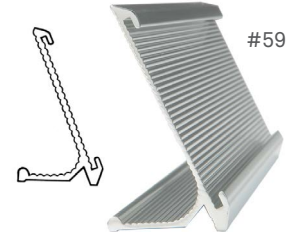

Plate Holders Continued...

Description	Inserts	Size	Gold	Silver	Black	JRS#
Desk Plate Holder Plain back	1/16"	1" x 6"	65898	65897	-	25
Desk Plate Holder Plain back	1/16"	1" x 8"	65900	65899	-	25
Desk Plate Holder Plain back	1/16"	2" x 12"	73406	73407	73408	48
Desk Plate Holder Plain back	1/16"	2" x 10"	65904	65903	-	48*
Desk Plate Holder Plain back	1/16"	2" x 8"	65902	65901	73409	48
Pedestal Plate Holder	1/16"	1 1/2" x 9"	34823	34877	34995	31*
Slimline Plate Holder	1/16"	1" x 7"	30073	30072	-	25
Standard Plate Holder	1/16"	2" x 8"	30077	34882 30076**	-	59
Standard Plate Holder	1/16"	2" x 10"	34820	19479	-	59*
Standard Plate Holder	1/16"	2" x 8"	34821	34875	-	11
Standard Plate Holder	1/16"	2" x 10"	-	34876	-	11
The Executive	1/16"	2" x 8"	34842	34900	-	34*
Wall Plate Holder	1/16"	1/2" x 4"	73410	-	-	86
Wall Plate Holder	1/16"	1/2" x 8"	84044	-	-	86
Deskplate Holder	1/16"	1-1/2" x 8"	73411	-	-	70
Wall Plate Holder	1/16"	4" x 12"	-	-	73412	51
Wall Plate Holder	1/16"	3" x 3"	-	73414	73415	37
Wall Plate Holder	1/16"	3" x 5"	73416	73417	73418	37
Wall Plate Holder	1/16"	3" x 6"	73419	73420	73421	37
Wall Plate Holder	1/16"	3" x 8"	-	-	73422	37
Wall Plate Holder	1/16"	3" x 10"	-	-	73423	37
Wall Plate Holder	1/16"	3" x 12"	-	73424	73425	37
Wall Plate Holder	1/16"	3" x 14"	73426	73427	73428	37

Description	Inserts	Size	Gold	Silver	Black	JRS#
Utility Wall Plate Holder	1/16"	3/4" x 26"	34829	34885	-	44
Utility Wall Plate Holder	1/16"	1" x 4"	19475	19482	-	56
Utility Wall Plate Holder	1/16"	1" x 6"	30067	30066	-	56
Utility Wall Plate Holder	1/16"	1" x 8"	34830	19483	-	56
Utility Wall Plate Holder	1/16"	1" x 10"	34831	34886	-	56
Utility Wall Plate Holder	1/16"	1" x 26"	34832	34887	-	56
Utility Wall Plate Holder	1/16"	1 1/2" x 8"	34833	34888	-	57
Utility Wall Plate Holder	1/16"	1 1/2" x 9"	34834	34889	-	57
Utility Wall Plate Holder	1/16"	1 1/2" x 10"	34835	-	-	57
Utility Wall Plate Holder	1/16"	1 1/2" x 26"	34836	34890	-	57