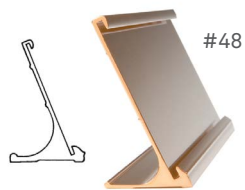

Plate Holders Continued...

Description	Inserts	Size	Gold	Silver	Black	JRS#
Desk Plate Holder Plain back	1/16"	1" x 6"	65898	65897	-	25
Desk Plate Holder Plain back	1/16"	1" x 8"	65900	65899	-	25
Desk Plate Holder Plain back	1/16"	2" x 12"	73406	73407	73408	48
Desk Plate Holder Plain back	1/16"	2" x 10"	65904	65903	-	48*
Desk Plate Holder Plain back	1/16"	2" x 8"	65902	65901	73409	48
Pedestal Plate Holder	1/16"	1 1/2" x 9"	34823	34877	34995	31*
Slimline Plate Holder	1/16"	1" x 7"	30073	30072	-	25
Standard Plate Holder	1/16"	2" x 8"	30077	34882 30076**	-	59
Standard Plate Holder	1/16"	2" x 10"	34820	19479	-	59*
Standard Plate Holder	1/16"	2" x 8"	34821	34875	-	11
Standard Plate Holder	1/16"	2" x 10"	-	34876	-	11
The Executive	1/16"	2" x 8"	34842	34900	-	34*
Wall Plate Holder	1/16"	1/2" x 4"	73410	-	-	86
Wall Plate Holder	1/16"	1/2" x 8"	84044	-	-	86
Deskplate Holder	1/16"	1-1/2" x 8"	73411	-	-	70
Wall Plate Holder	1/16"	4" x 12"	-	-	73412	51
Wall Plate Holder	1/16"	3" x 3"	-	73414	73415	37
Wall Plate Holder	1/16"	3" x 5"	73416	73417	73418	37
Wall Plate Holder	1/16"	3" x 6"	73419	73420	73421	37
Wall Plate Holder	1/16"	3" x 8"	-	-	73422	37
Wall Plate Holder	1/16"	3" x 10"	-	-	73423	37
Wall Plate Holder	1/16"	3" x 12"	-	73424	73425	37
Wall Plate Holder	1/16"	3" x 14"	73426	73427	73428	37

Description	Inserts	Size	Gold	Silver	Black	JRS#
Utility Wall Plate Holder	1/16"	3/4" x 26"	34829	34885	-	44
Utility Wall Plate Holder	1/16"	1" x 4"	19475	19482	-	56
Utility Wall Plate Holder	1/16"	1" x 6"	30067	30066	-	56
Utility Wall Plate Holder	1/16"	1" x 8"	34830	19483	-	56
Utility Wall Plate Holder	1/16"	1" x 10"	34831	34886	-	56
Utility Wall Plate Holder	1/16"	1" x 26"	34832	34887	-	56
Utility Wall Plate Holder	1/16"	1 1/2" x 8"	34833	34888	-	57
Utility Wall Plate Holder	1/16"	1 1/2" x 9"	34834	34889	-	57
Utility Wall Plate Holder	1/16"	1 1/2" x 10"	34835	-	-	57
Utility Wall Plate Holder	1/16"	1 1/2" x 26"	34836	34890	-	57